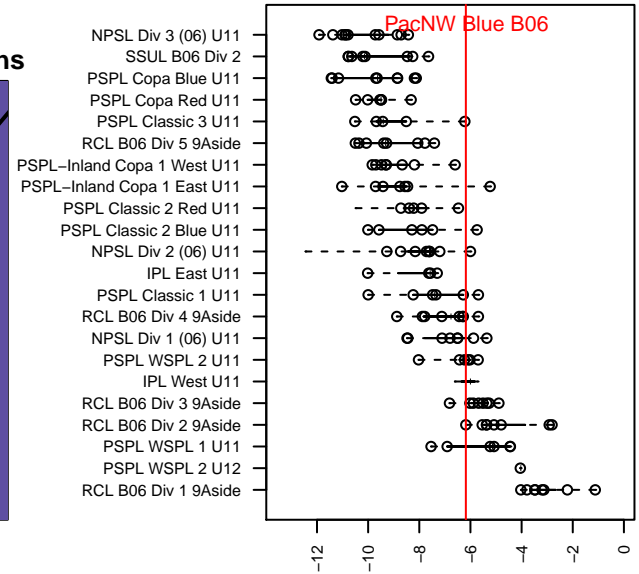

PacNW Blue B06

Pacific Northwest SC
 Tukwila, WA
 B06 total strength=672
 attack=1.1 defense=0.38
 fall league = RCL B06 Div 2 9Aside
 spr league = Win RCL B06 Div 2

alt names used:
 PAC NORTHWEST PACNW 06 BLUE (WA)
 PacNW 06 Blue
 PacNW B06 Blue B
 PAC NORTHWEST PACNW 06 BLUE (WA)
 PacNW B06 Blue
 PacNW B06 Blue B
 PacNW B06 Blue B

**attack and defense variance (black dot)
relative to other teams
and top 10 in region**

**attack and defense rating
relative to others at age
and all opponents in last 13 months**

Performance relative to 13 month average