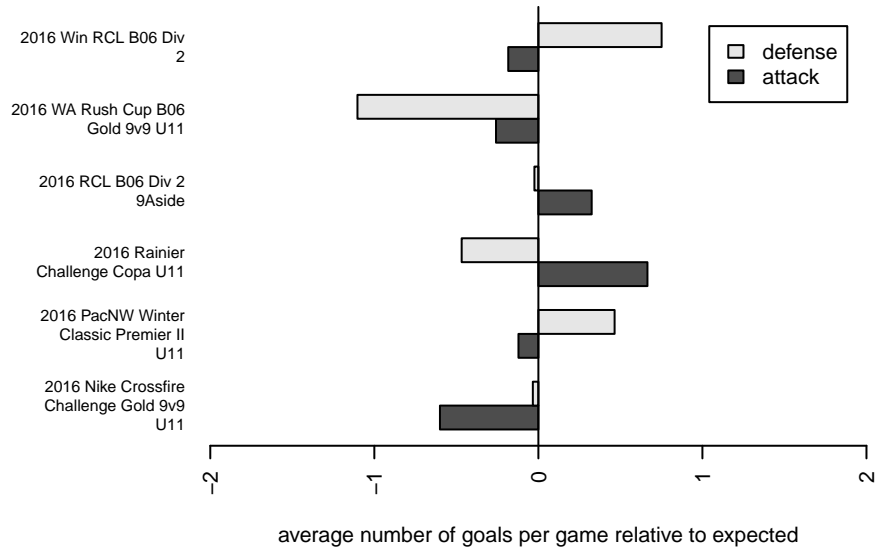

PacNW Blue B06

Pacific Northwest SC
 Tukwila, WA
 B06 total strength=672
 attack=1.1 defense=0.38
 fall league = RCL B06 Div 2 9Aside
 spr league = Win RCL B06 Div 2

alt names used:
 PAC NORTHWEST PACNW 06 BLUE (WA)
 PacNW 06 Blue
 PacNW B06 Blue B
 PAC NORTHWEST PACNW 06 BLUE (WA)
 PacNW B06 Blue
 PacNW B06 Blue B
 PacNW B06 Blue B

Venues played:
 2016 Rainier Challenge Copa U11
 2016 Nike Crossfire Challenge Gold 9v9 U11
 2016 WA Rush Cup B06 Gold 9v9 U11
 2016 RCL B06 Div 2 9Aside
 2016 PacNW Winter Classic Premier II U11
 2016 Win RCL B06 Div 2
 2016 WYS Presidents Cup B06 Division 2

**attack and defense variance (black dot)
relative to other teams
and top 10 in region**

**attack and defense rating
relative to others at age
and all opponents in last 13 months**

Performance relative to 13 month average