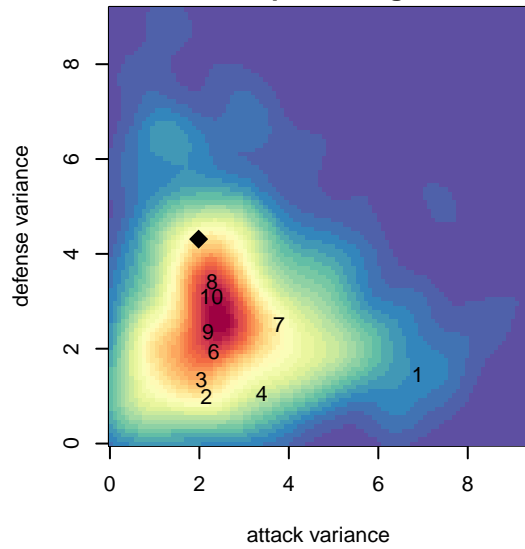

PacNW Blue B06

Pacific Northwest SC
 Tukwila, WA
 B06 total strength=672
 attack=1.1 defense=0.38
 fall league = RCL B06 Div 2 9Aside
 spr league = Win RCL B06 Div 2

alt names used:
 PAC NORTHWEST PACNW 06 BLUE (WA)
 PacNW 06 Blue
 PacNW B06 Blue B
 PAC NORTHWEST PACNW 06 BLUE (WA)
 PacNW B06 Blue
 PacNW B06 Blue B
 PacNW B06 Blue B

**attack and defense variance (black dot)
relative to other teams
and top 10 in region**

**attack and defense rating
relative to others at age
and all opponents in last 13 months**

Performance relative to 13 month average