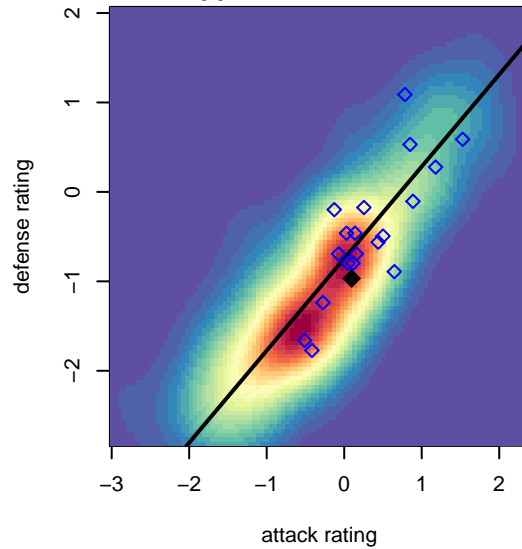

PacNW Blue B06

Pacific Northwest SC
 Tukwila, WA
 B06 total strength=672
 attack=1.1 defense=0.38
 fall league = RCL B06 Div 2 9Aside
 spr league = Win RCL B06 Div 2

alt names used:
 PAC NORTHWEST PACNW 06 BLUE (WA)
 PacNW 06 Blue
 PacNW B06 Blue B
 PAC NORTHWEST PACNW 06 BLUE (WA)
 PacNW B06 Blue
 PacNW B06 Blue B
 PacNW B06 Blue B

**attack and defense variance (black dot)
relative to other teams
and top 10 in region**

**attack and defense rating
relative to others at age
and all opponents in last 13 months**

Performance relative to 13 month average