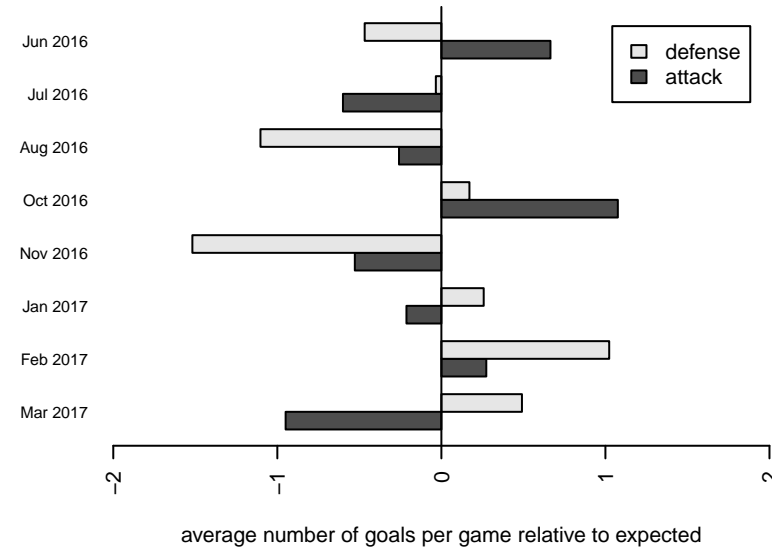

Performance relative to 13 month average