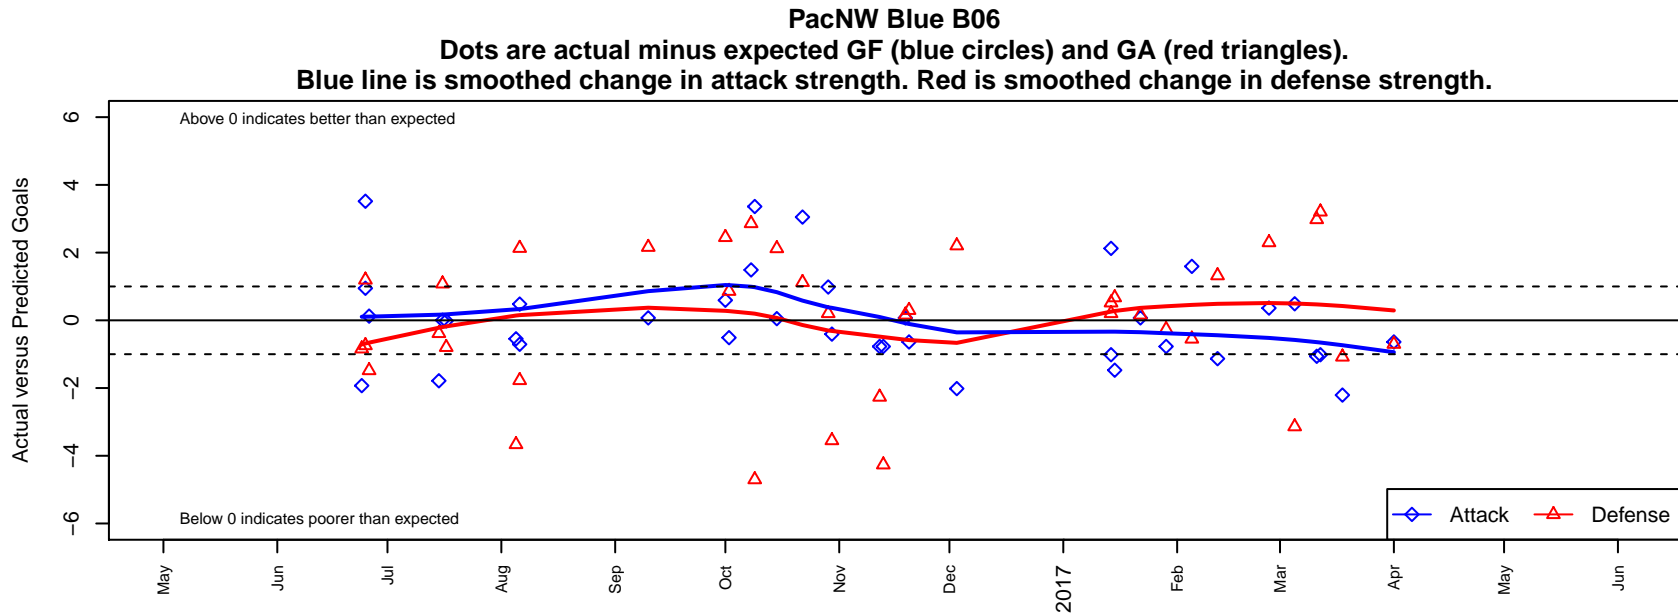

PacNW Blue B06

Pacific Northwest SC
 Tukwila, WA
 B06 total strength=672
 attack=1.1 defense=0.38
 fall league = RCL B06 Div 2 9Aside
 spr league = Win RCL B06 Div 2

alt names used:
 PAC NORTHWEST PACNW 06 BLUE (WA)
 PacNW 06 Blue
 PacNW B06 Blue B
 PAC NORTHWEST PACNW 06 BLUE (WA)
 PacNW B06 Blue
 PacNW B06 Blue B
 PacNW B06 Blue B

**attack and defense variance (black dot)
relative to other teams
and top 10 in region**

**attack and defense rating
relative to others at age
and all opponents in last 13 months**

Performance relative to 13 month average